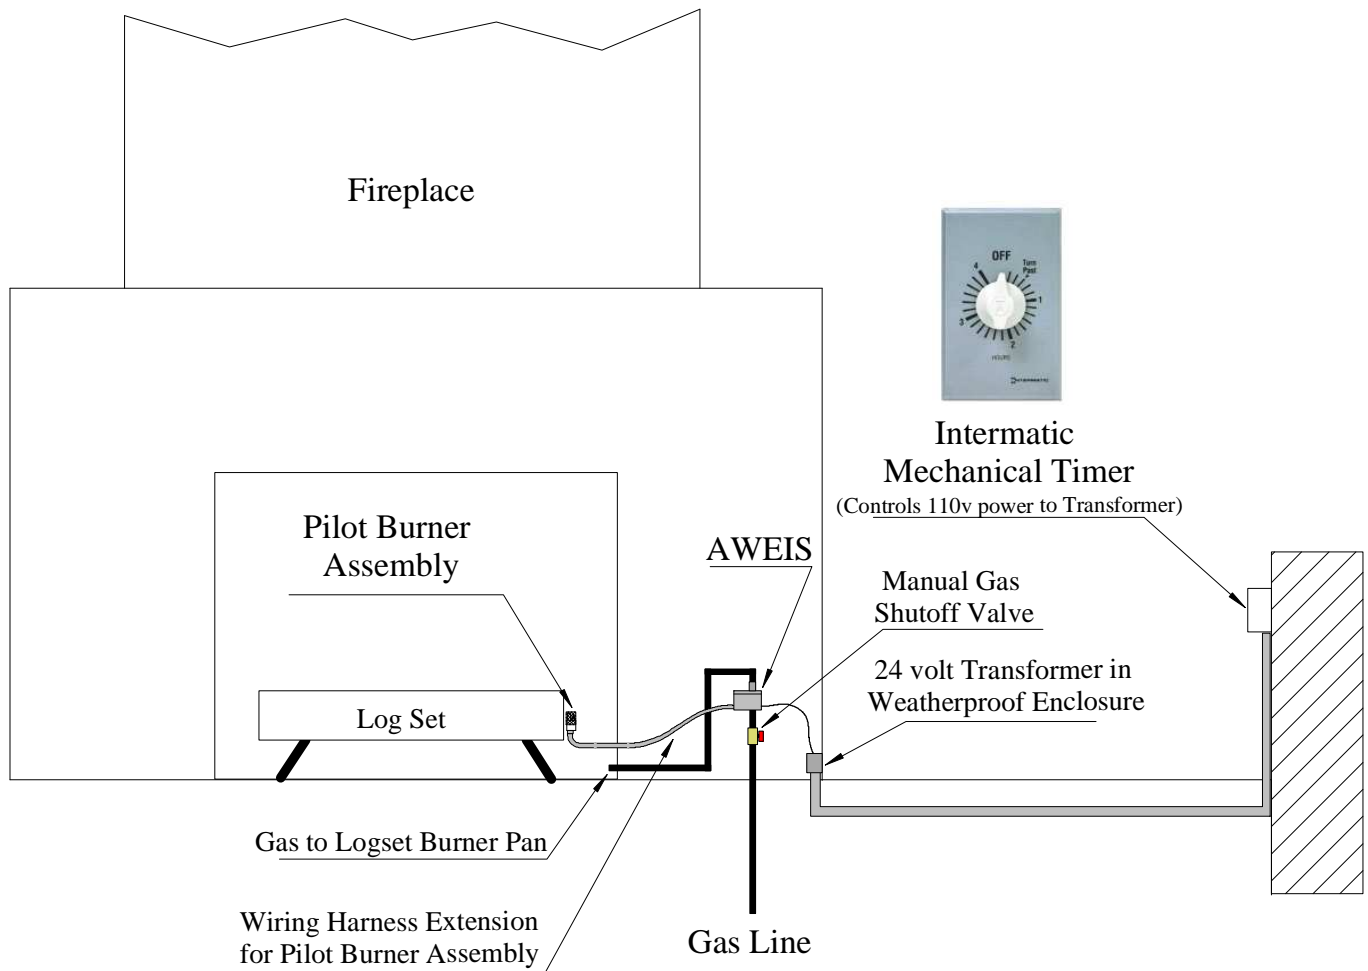

The Illustration below shows 3 Design Features/Options

- Use of the AWEIS in an Outdoor Fireplace
- Use of Mechanical Timer to turn a fire feature on (Perfect for Hotels/Condominiums/Apartments)
- Pilot Burner installed remotely from the AWEIS

* Pilot Burners can be extended up to 200' away from AWEIS