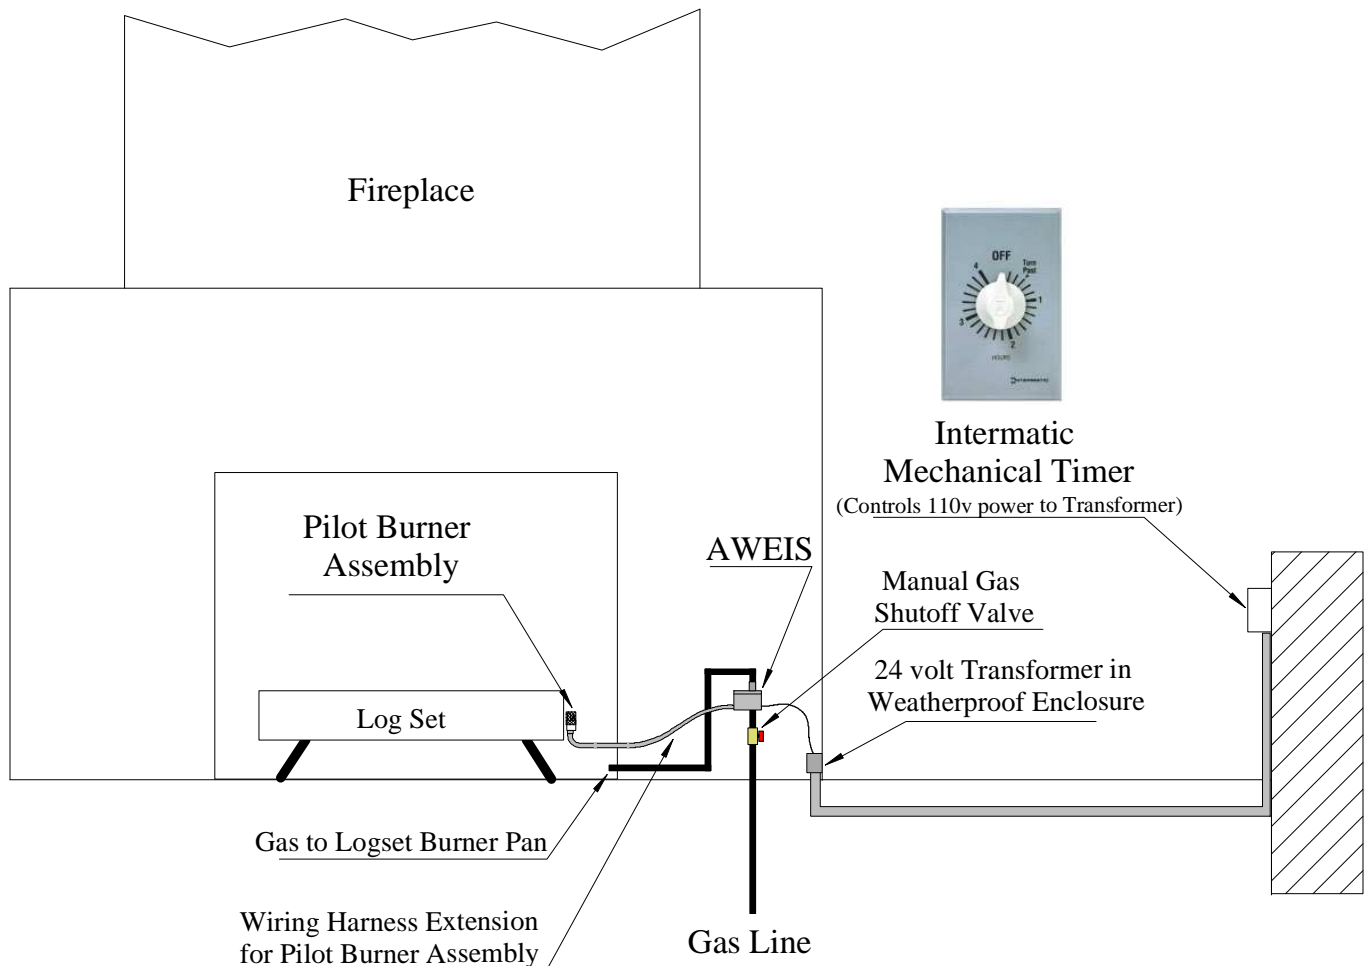

**The Illustration below shows 3 Design Features/Options**

- Use of the AWEIS in an Outdoor Fireplace
- Use of Mechanical Timer to turn a fire feature on (Perfect for Hotels/Condominiums/Apartments)
- Pilot Burner installed remotely from the AWEIS

\* Pilot Burners can be extended up to 200' away from AWEIS